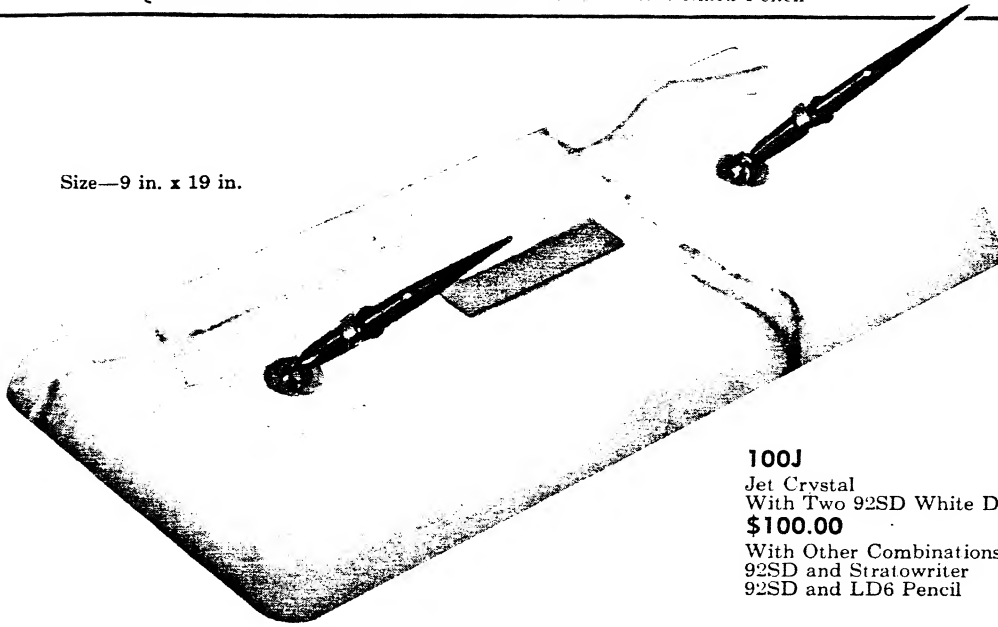

CODE { 92SD-Black Touchdown "White Dot" Pen   B55D-Brown Lever-fill Pen (conventional nib)
B92SD-Brown Touchdown "White Dot" Pen   RL4D-Black Stratowriter Ballpoint
55D-Black Lever-fill Pen (conventional nib)   LD6-Black Pencil

SHEAFFER'S

Size—9 in. x 19 in.

100I
Italian Marble
With Two 92SD White Dot Pens
$100.00
With Other Combinations:
92SD and Stratowriter   **$98.00**
92SD and LD6 Pencil   **$95.50**

100J
Jet Crystal
With Two 92SD White Dot Pens
$100.00
With Other Combinations:
92SD and Stratowriter   **$98.00**
92SD and LD6 Pencil   **$95.50**

100M (Illustrated)
Mexican Onyx
With Two B92SD White Dot Pens
$100.00
With Other Combinations:
92SD and Stratowriter   **$98.00**
92SD and LD6 Pencil   **$95.50**